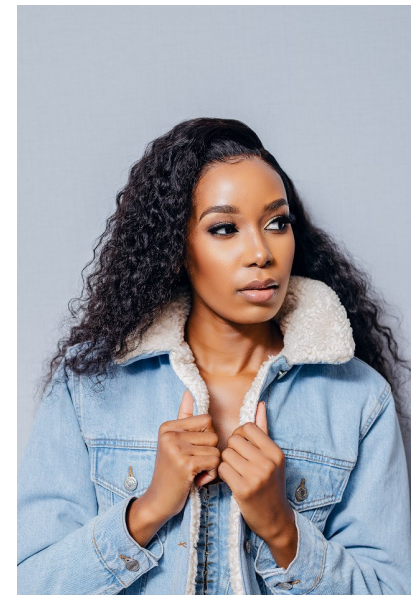

ARTALIA

Height 174cm/5'8.5" Bust 81cm/32" A Hips 88cm/34.5" Dress 0-2 US
Shoe 9.5 US Hair Black Eyes Brown

16A Shipston Lane, Victoria, 2192, Norwood, Johannesburg
+27 11 728 8769 | bookings@alushi.co.za