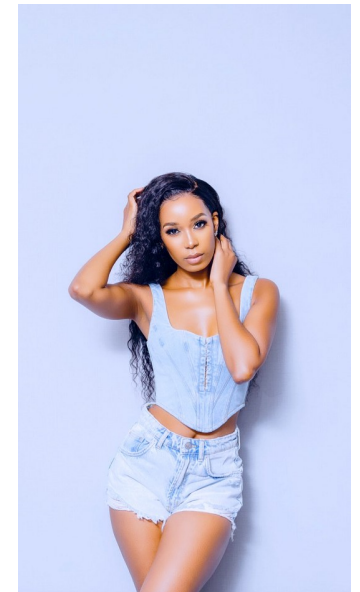

ARTALIA

Height 174cm/5'8.5" Bust 81cm/32" A Hips 88cm/34.5" Dress 0-2 US
Shoe 9.5 US Hair Black Eyes Brown

16A Shipston Lane, Victoria, 2192, Norwood, Johannesburg
+27 11 728 8769 | bookings@alushi.co.za