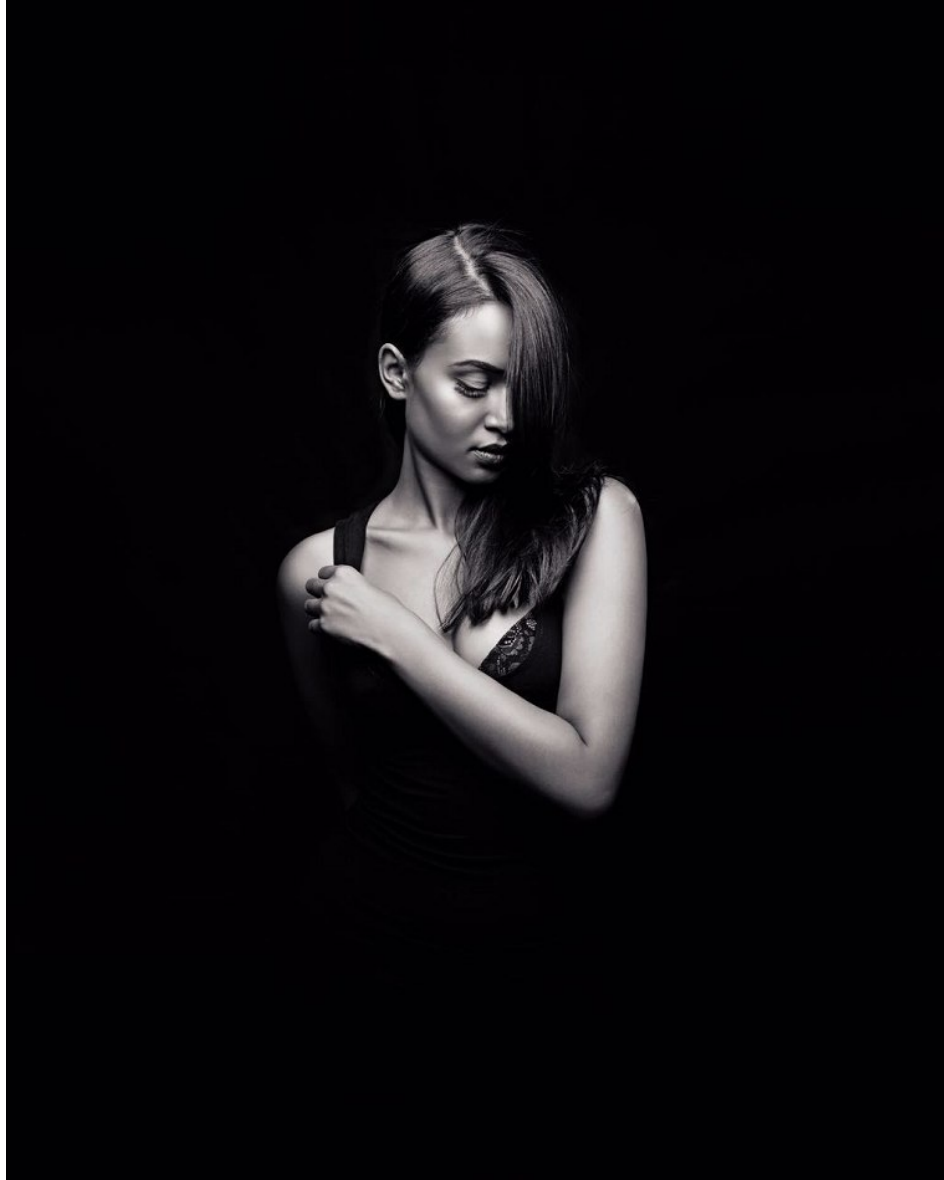

**ALIA**

Height 165cm/5'5" Bust 81cm/32" B Waist 62cm/24.5" Hips 99cm/39" Dress 0-2 US Shoe 6 US Hair Dark Brown Eyes Brown

**ALIA**

Height 165cm/5'5" Bust 81cm/32" B Waist 62cm/24.5" Hips 99cm/39" Dress 0-2 US Shoe 6 US Hair Dark Brown Eyes Brown

**ALIA**

Height 165cm/5'5" Bust 81cm/32" B Waist 62cm/24.5" Hips 99cm/39" Dress 0-2 US Shoe 6 US Hair Dark Brown Eyes Brown