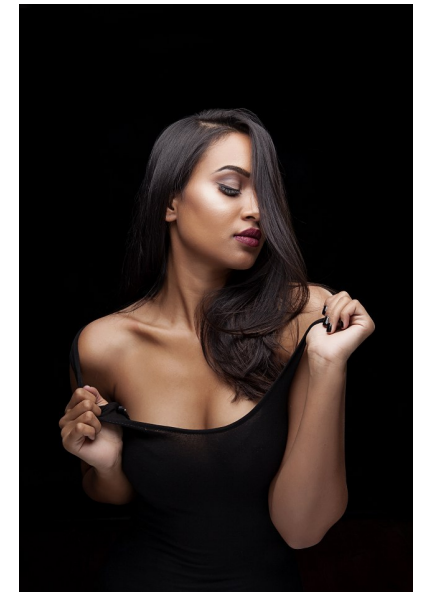

ALIA

Height 165cm/5'5" Bust 81cm/32" B Waist 62cm/24.5" Hips 99cm/39"
Dress 0-2 US Shoe 6 US Hair Dark Brown Eyes Brown

16A Shipston Lane, Victoria, 2192, Norwood, Johannesburg
+27 11 728 8769 | bookings@alushi.co.za