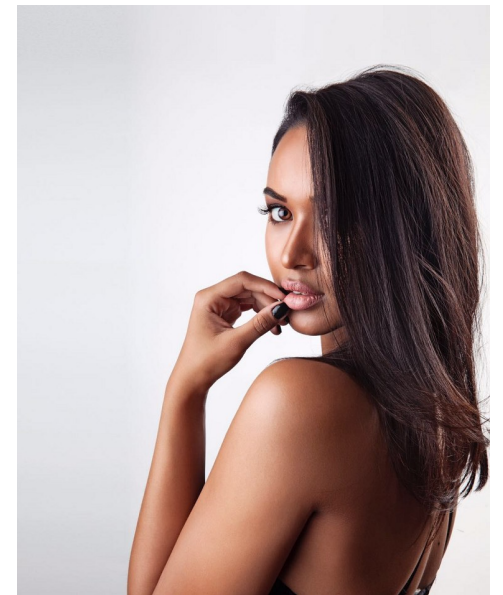

ALIA

Height 165cm/5'5" Bust 81cm/32" B Waist 62cm/24.5" Hips 99cm/39"
Dress 0-2 US Shoe 6 US Hair Dark Brown Eyes Brown

16A Shipston Lane, Victoria, 2192, Norwood, Johannesburg
+27 11 728 8769 | bookings@alushi.co.za