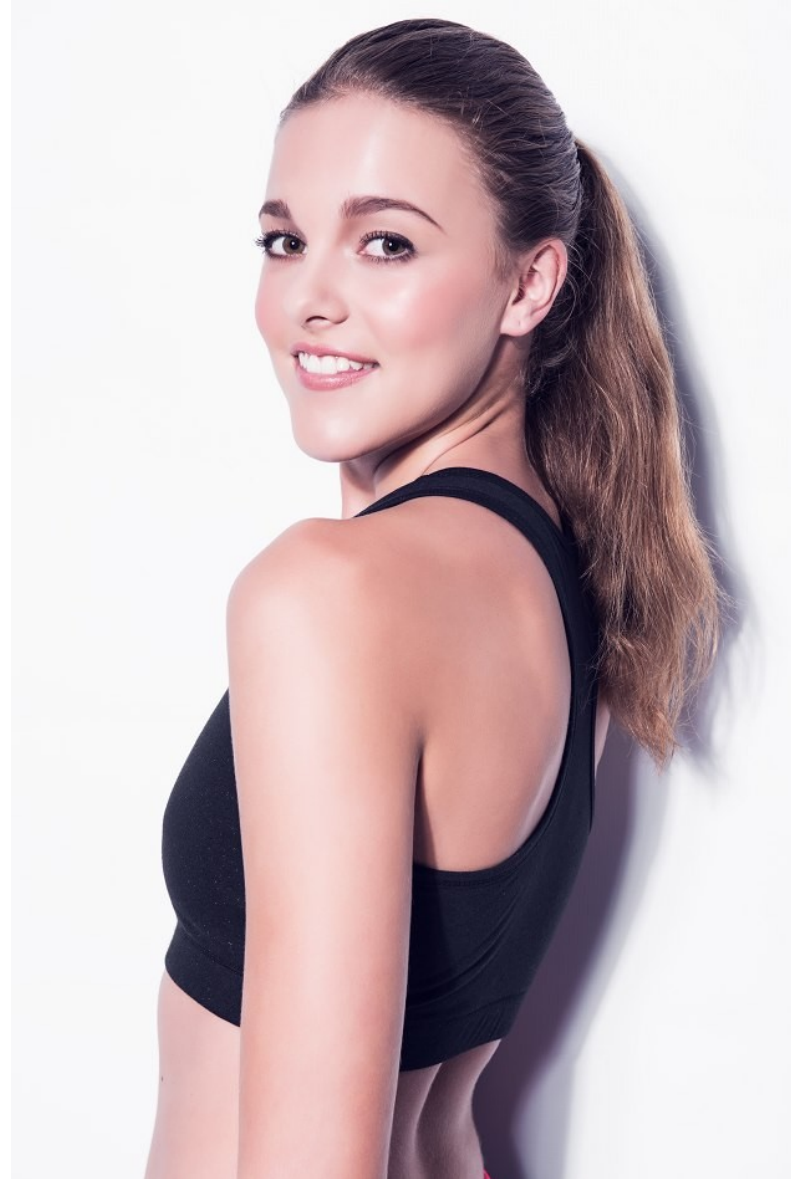

**MICHELLE**

Height 180cm/5'11" Bust 91cm/36" A Waist 71cm/28" Hips 94cm/37" Dress 0 US Shoe 9.5 US Hair Light Brown Eyes Hazel

ALUSHI  
MODELS

## MICHELLE

Height 180cm/5'11" Bust 91cm/36" A Waist 71cm/28" Hips 94cm/37" Dress 0 US Shoe 9.5 US Hair Light Brown Eyes Hazel

**MICHELLE**

Height 180cm/5'11" Bust 91cm/36" A Waist 71cm/28" Hips 94cm/37" Dress 0 US Shoe 9.5 US Hair Light Brown Eyes Hazel

**MICHELLE**

Height 180cm/5'11" Bust 91cm/36" A Waist 71cm/28" Hips 94cm/37" Dress 0 US Shoe 9.5 US Hair Light Brown Eyes Hazel