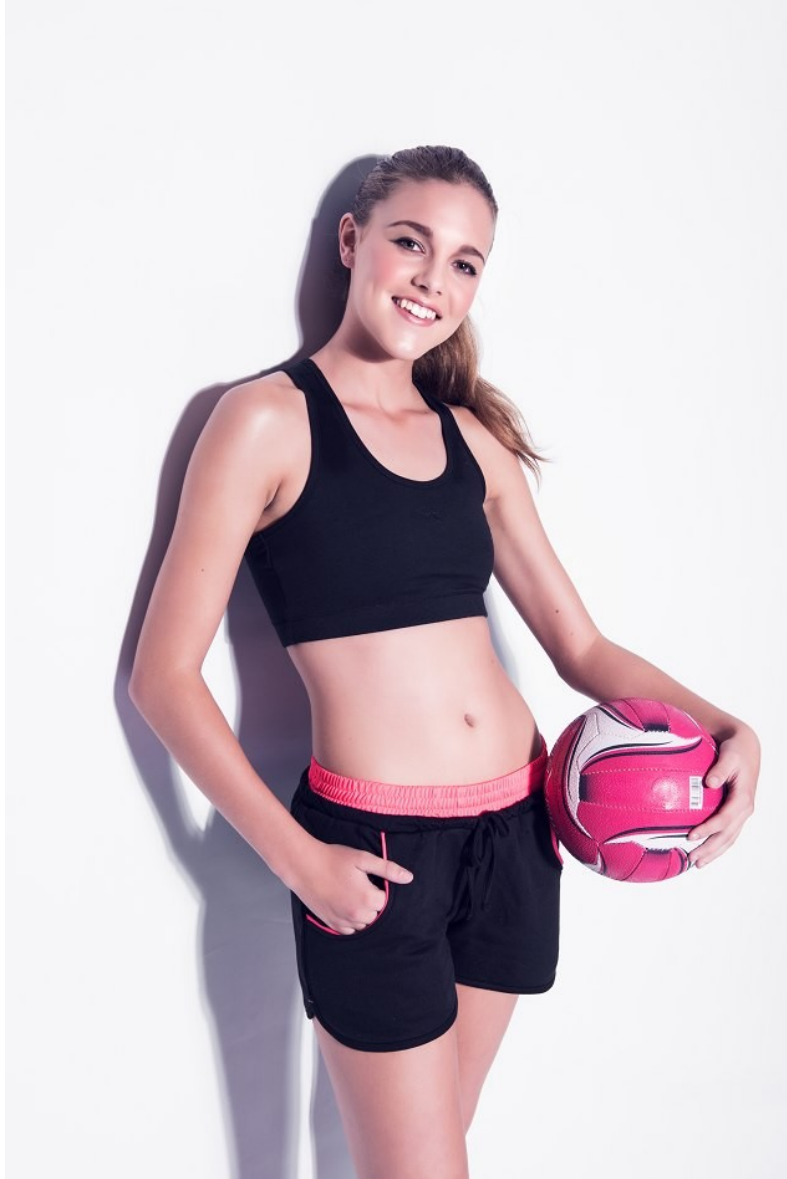

**MICHELLE**

Height 180cm/5'11" Bust 91cm/36" A Waist 71cm/28" Hips 94cm/37" Dress 0 US Shoe 9.5 US Hair Light Brown Eyes Hazel

ALUSHI  
MODELS

## MICHELLE

Height 180cm/5'11" Bust 91cm/36" A Waist 71cm/28" Hips 94cm/37" Dress 0 US Shoe 9.5 US Hair Light Brown Eyes Hazel

**MICHELLE**

Height 180cm/5'11" Bust 91cm/36" A Waist 71cm/28" Hips 94cm/37" Dress 0 US Shoe 9.5 US Hair Light Brown Eyes Hazel

**MICHELLE**

Height 180cm/5'11" Bust 91cm/36" A Waist 71cm/28" Hips 94cm/37" Dress 0 US Shoe 9.5 US Hair Light Brown Eyes Hazel