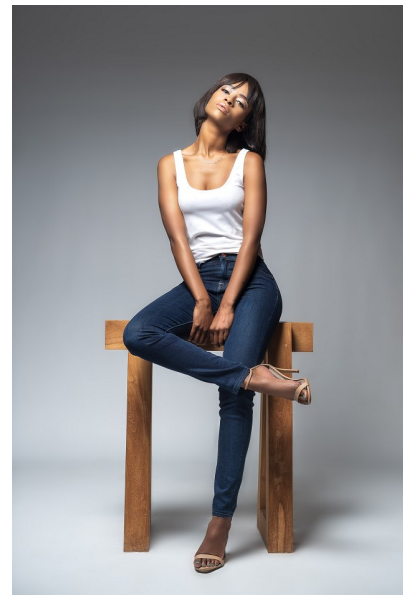

GUGU D

Height 163cm/5'4" Bust 81cm/32" B Waist 61cm/24" Hips 94cm/37"
Dress 6 US Shoe 4 US Hair Black Eyes Black

ALUSHI
MODELS

16A Shipston Lane, Victoria, 2192, Norwood, Johannesburg
+27 11 728 8769 | bookings@alushi.co.za