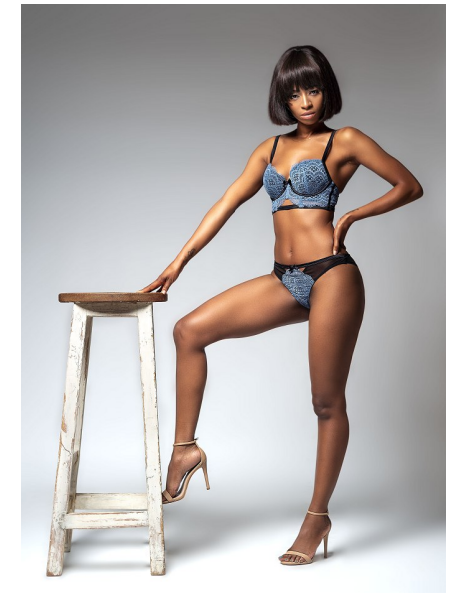

GUGU D

Height 163cm/5'4" Bust 81cm/32" B Waist 61cm/24" Hips 94cm/37"
Dress 6 US Shoe 4 US Hair Black Eyes Black

ALUSHI
MODELS

16A Shipston Lane, Victoria, 2192, Norwood, Johannesburg
+27 11 728 8769 | bookings@alushi.co.za