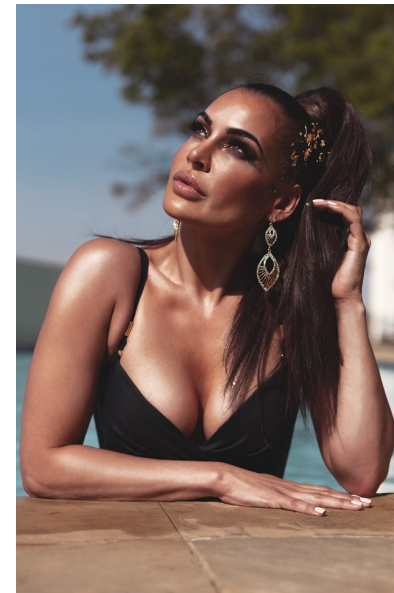

SHASHI

Height 168cm/5'6" Bust 86cm/34" B Waist 63cm/25" Hips 93cm/36.5"
Dress 2 US Shoe 7 US Hair Dark Brown Eyes Brown

16A Shipston Lane, Victoria, 2192, Norwood, Johannesburg
+27 11 728 8769 | bookings@alushi.co.za