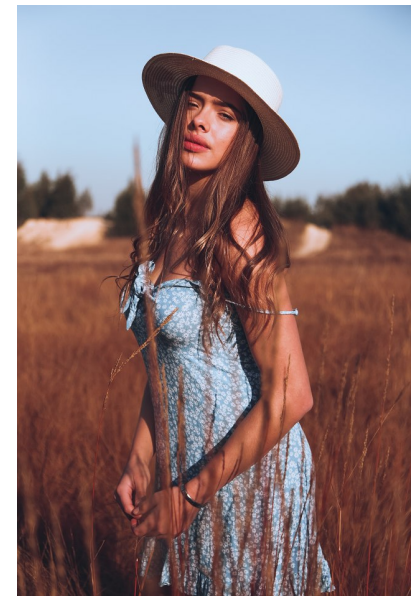

## JENSEN

Height 170cm/5'7" Bust 91cm/36" Waist 72cm/28.5" Hips 82cm/32.5"  
Dress 6 US Shoe 8.5 US Hair Light Brown Eyes Blue

ALUSHI  
MODELS

16A Shipston Lane, Victoria, 2192, Norwood, Johannesburg  
+27 11 728 8769 | [bookings@alushi.co.za](mailto:bookings@alushi.co.za)