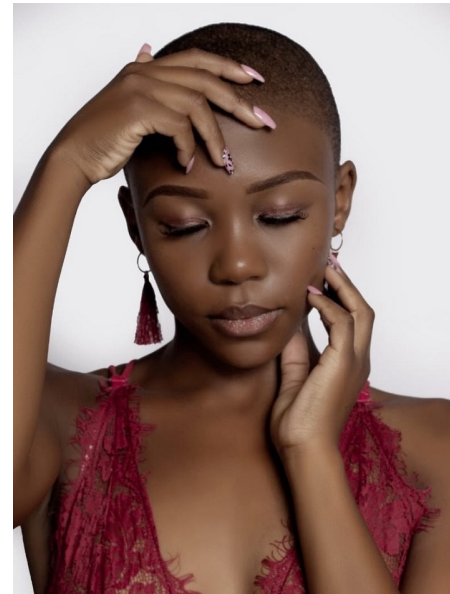

ZANDILE

Height 165cm/5'5" Bust 81cm/32" A Waist 67cm/26.5" Hips 94cm/37"
Dress 4 US Shoe 7 US Hair Bald Eyes Brown

16A Shipston Lane, Victoria, 2192, Norwood, Johannesburg
+27 11 728 8769 | bookings@alushi.co.za