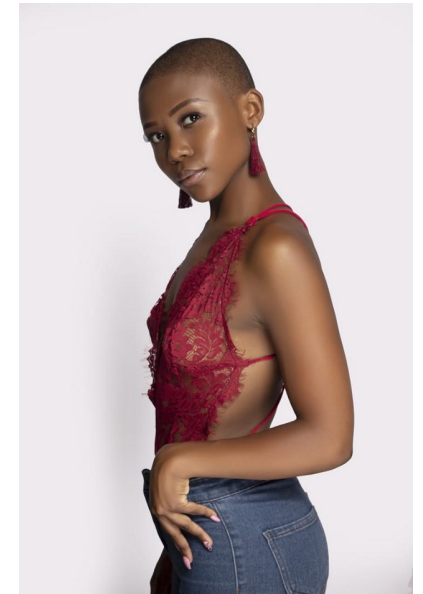

ZANDILE

Height 165cm/5'5" Bust 81cm/32" A Waist 67cm/26.5" Hips 94cm/37"
Dress 4 US Shoe 7 US Hair Bald Eyes Brown

16A Shipston Lane, Victoria, 2192, Norwood, Johannesburg
+27 11 728 8769 | bookings@alushi.co.za