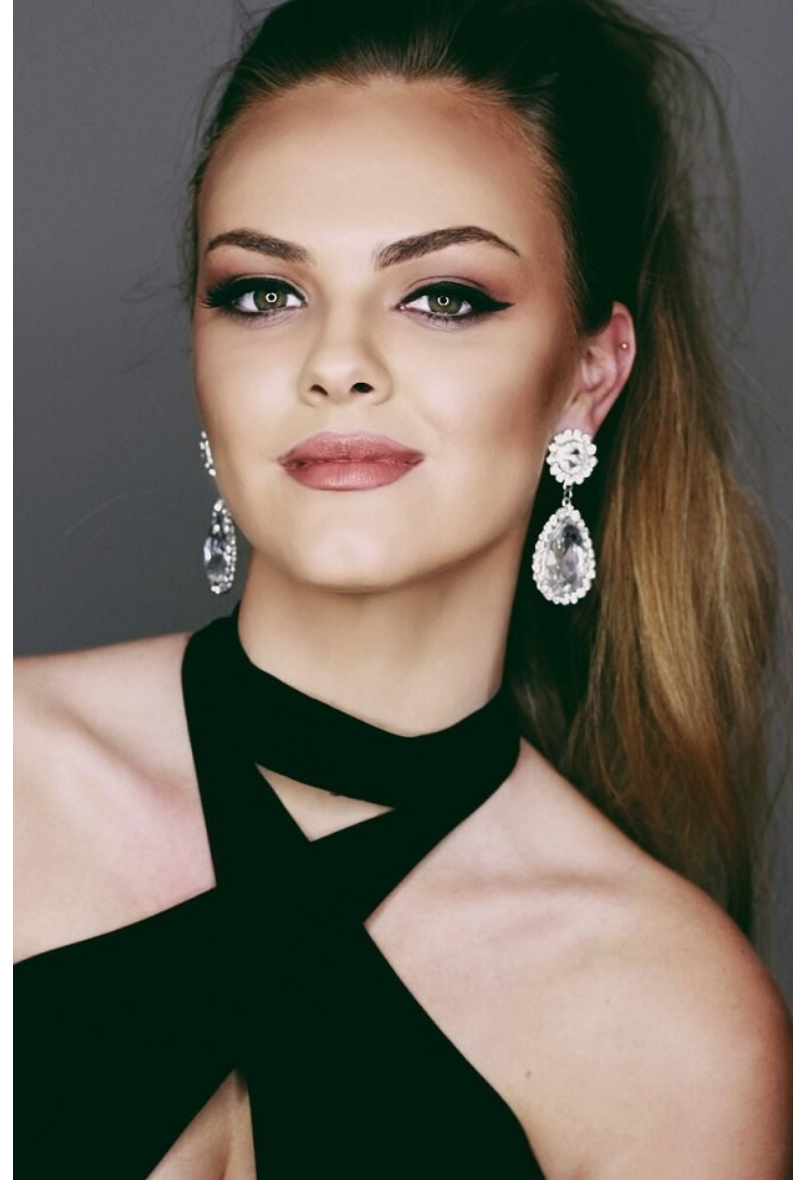

ROBYN

Height 177cm/5'9.5" Bust 91cm/36" B Waist 71cm/28" Hips 86cm/34" Dress 8 US Hair Blonde Eyes Hazel

ROBYN

Height 177cm/5'9.5" Bust 91cm/36" B Waist 71cm/28" Hips 86cm/34" Dress 8 US Hair Blonde Eyes Hazel

ROBYN

Height 177cm/5'9.5" Bust 91cm/36" B Waist 71cm/28" Hips 86cm/34" Dress 8 US Hair Blonde Eyes Hazel