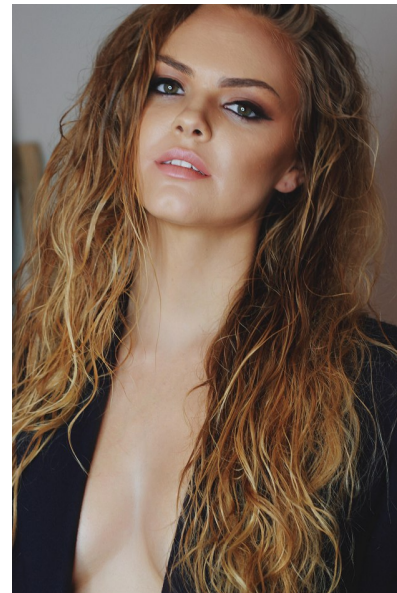

ROBYN

Height 177cm/5'9.5" Bust 91cm/36" B Waist 71cm/28" Hips 86cm/34"
Dress 8 US Hair Blonde Eyes Hazel

ALUSHI
MODELS

16A Shipston Lane, Victoria, 2192, Norwood, Johannesburg
+27 11 728 8769 | bookings@alushi.co.za