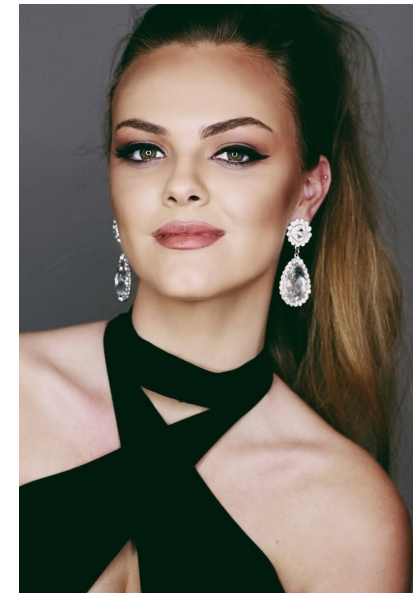

ROBYN

Height 177cm/5'9.5" Bust 91cm/36" B Waist 71cm/28" Hips 86cm/34"
Dress 8 US Hair Blonde Eyes Hazel

ALUSHI
MODELS

16A Shipston Lane, Victoria, 2192, Norwood, Johannesburg
+27 11 728 8769 | bookings@alushi.co.za