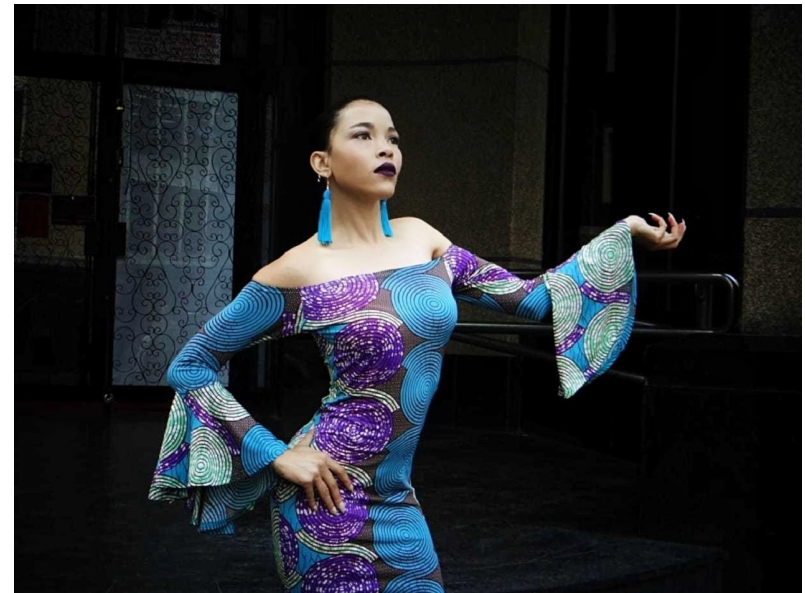

CHANDREA 'DJ CANDII'

Height 160cm/5'3" Bust 81cm/32" A Waist 62cm/24.5" Hips 86cm/34"
Dress 0 US Shoe 5 US Hair Black Eyes Brown

ALUSHI
MODELS

16A Shipston Lane, Victoria, 2192, Norwood, Johannesburg
+27 11 728 8769 | bookings@alushi.co.za