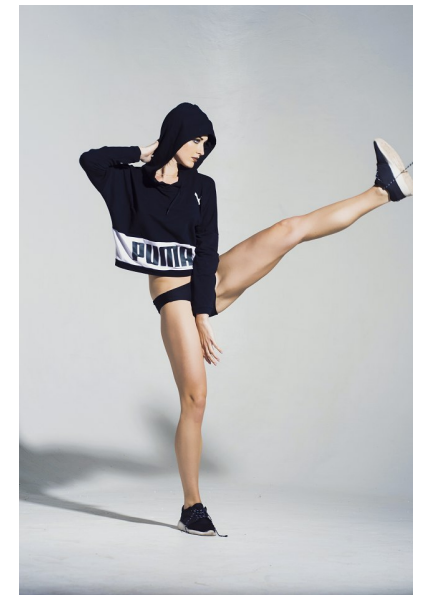

## TARYN

Height 177cm/5'9.5" Bust 89cm/35" B Waist 64cm/25" Hips 96cm/38"  
Dress 8-10 US Shoe 10 US Hair Brown Eyes Blue

16A Shipston Lane, Victoria, 2192, Norwood, Johannesburg  
+27 11 728 8769 | [bookings@alushi.co.za](mailto:bookings@alushi.co.za)