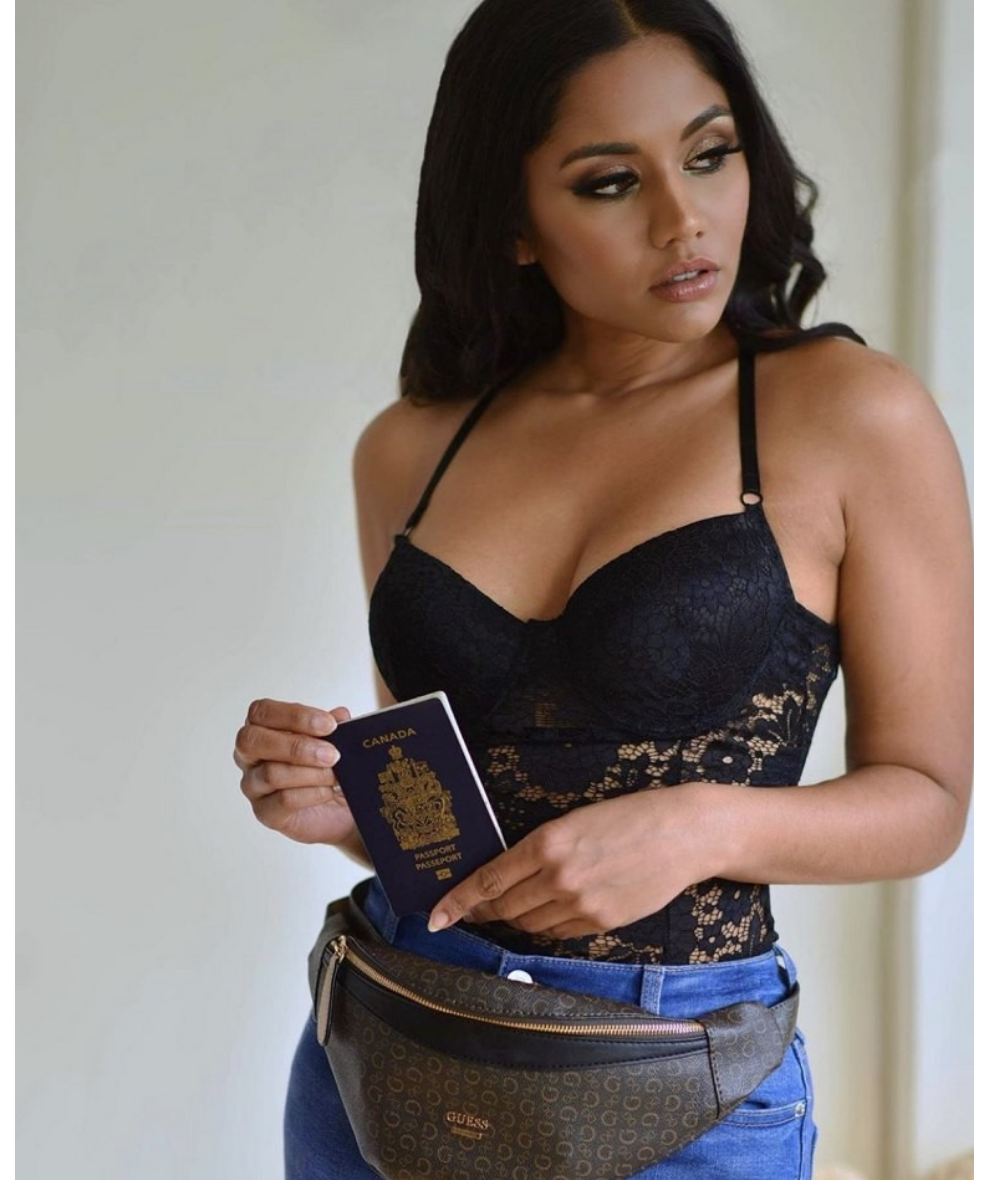

**KAMANTHA**

Height 47cm/1'6.5" Bust 81cm/32" C Waist 66cm/26" Hips 94cm/37" Dress 8 US Shoe 8 US Hair Brown Eyes Brown

ALUSHI  
MODELS

## KAMANTHA

Height 47cm/1'6.5" Bust 81cm/32" C Waist 66cm/26" Hips 94cm/37" Dress 8 US Shoe 8 US Hair Brown Eyes Brown