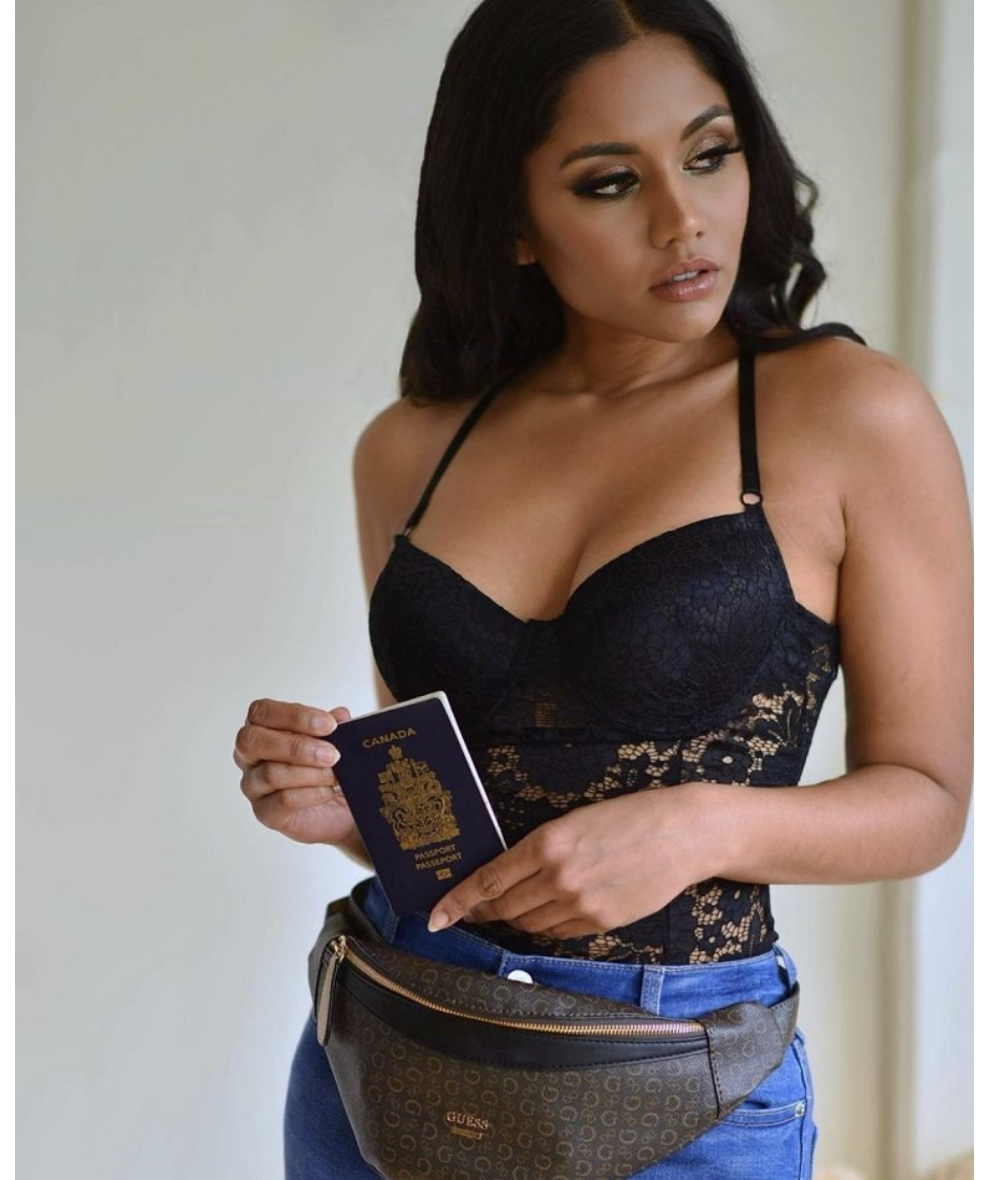

**KAMANTHA**

Height 47cm/1'6.5" Bust 81cm/32" C Waist 66cm/26" Hips 94cm/37" Dress 8 US Shoe 8 US Hair Brown Eyes Brown

## KAMANTHA

Height 47cm/1'6.5" Bust 81cm/32" C Waist 66cm/26" Hips 94cm/37" Dress 8 US Shoe 8 US Hair Brown Eyes Brown