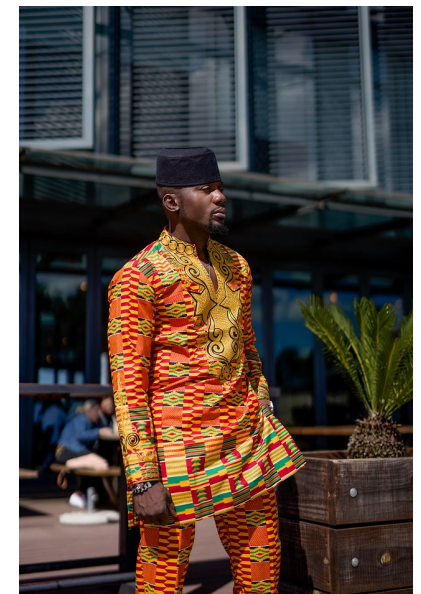

RODRIQUE

Height 179cm/5'10.5" Chest 42cm/16.5" Waist 84cm/33" Shoe 9 US (kids)
Hair Black Eyes Brown

ALUSHI
MODELS

16A Shipston Lane, Victoria, 2192, Norwood, Johannesburg
+27 11 728 8769 | bookings@alushi.co.za