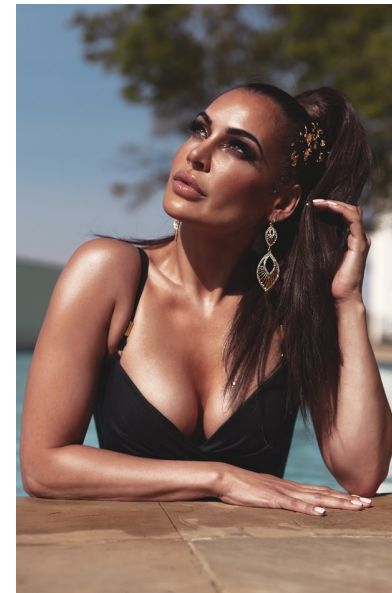

SHASHI

Height 168cm/5'6" Bust 86cm/34" B Waist 63cm/25" Hips 93cm/36.5"
Dress 2 US Shoe 7 US Hair Dark Brown Eyes Brown

16A Shipston Lane, Victoria, 2192, Norwood, Johannesburg
+27 11 728 8769 | bookings@alushi.co.za