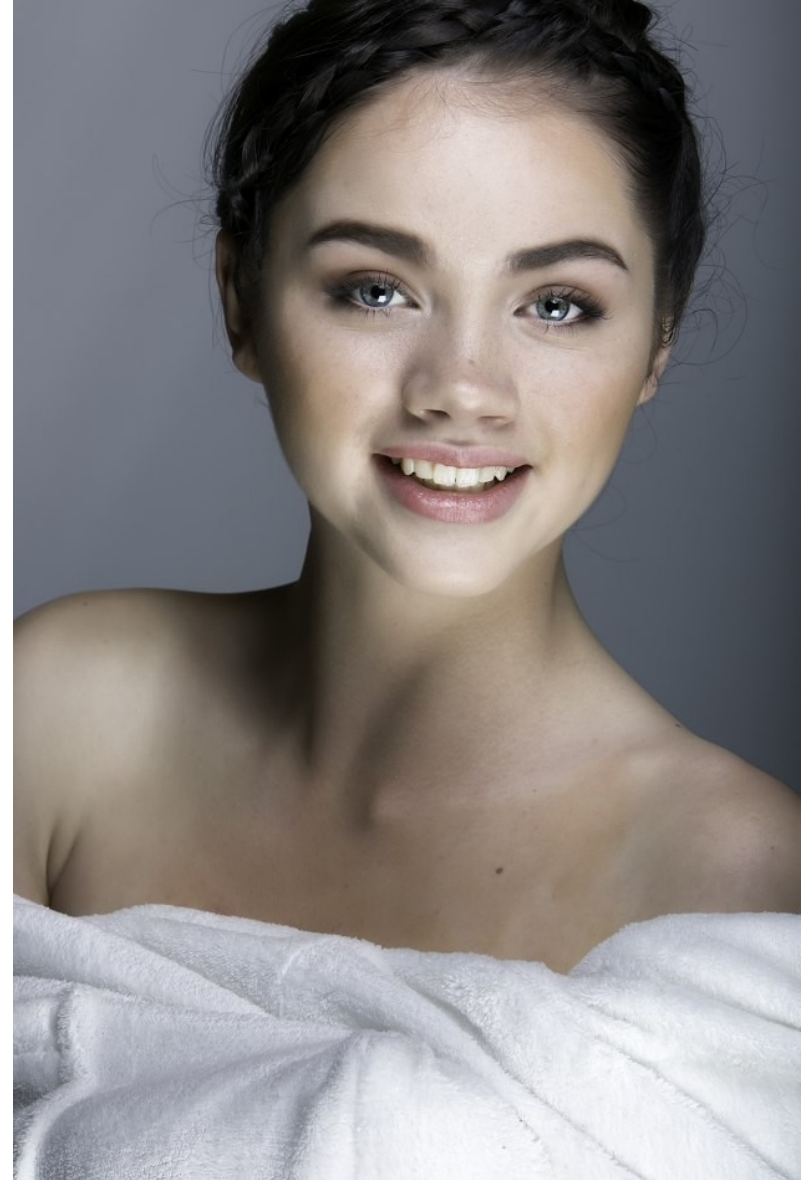

MIKA

Height 170cm/5'7" Bust 81cm/32" A Waist 79cm/31" Hips 98cm/38.5" Dress 6 US Shoe 8 US Hair Brown Eyes Blue/Green

MIKA

Height 170cm/5'7" Bust 81cm/32" A Waist 79cm/31" Hips 98cm/38.5" Dress 6 US Shoe 8 US Hair Brown Eyes Blue/Green