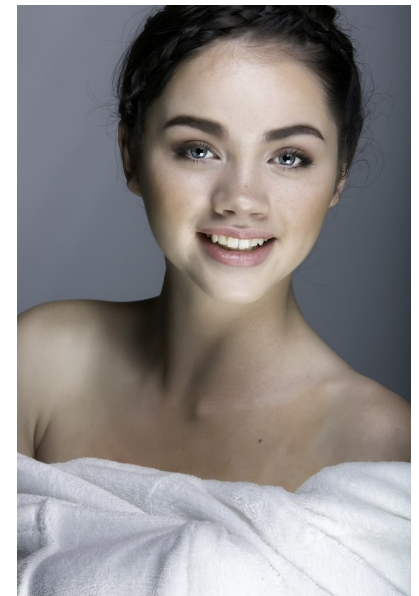

MIKA

Height 170cm/5'7" Bust 81cm/32" A Waist 79cm/31" Hips 98cm/38.5"
Dress 6 US Shoe 8 US Hair Brown Eyes Blue/Green

16A Shipston Lane, Victoria, 2192, Norwood, Johannesburg
+27 11 728 8769 | bookings@alushi.co.za