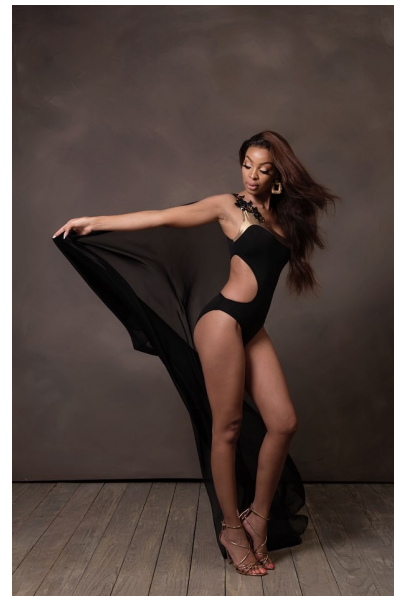

MATAPA

Height 175cm/5'9" Bust 86cm/34" B Waist 68cm/26.5" Hips 93cm/36.5"
Dress 6 US Shoe 9.5 US Hair Black Eyes Brown

ALUSHI
MODELS

16A Shipston Lane, Victoria, 2192, Norwood, Johannesburg
+27 11 728 8769 | bookings@alushi.co.za