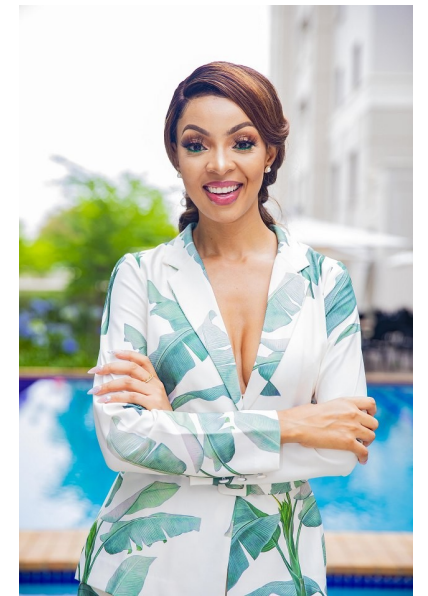

MATAPA

Height 175cm/5'9" Bust 86cm/34" B Waist 68cm/26.5" Hips 93cm/36.5"
Dress 6 US Shoe 9.5 US Hair Black Eyes Brown

ALUSHI
MODELS

16A Shipston Lane, Victoria, 2192, Norwood, Johannesburg
+27 11 728 8769 | bookings@alushi.co.za