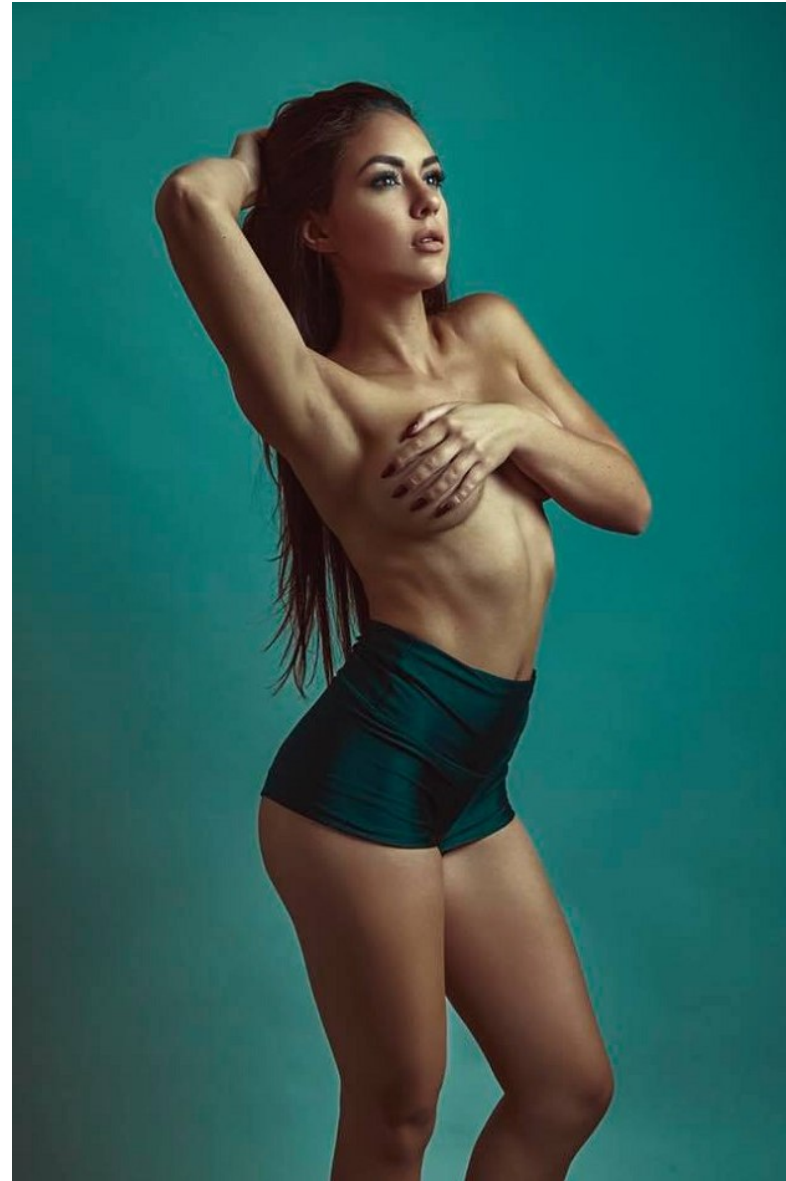

CANDY

Height 173cm/5'8" Bust 86cm/34" D Waist 67cm/26.5" Hips 98cm/38.5" Dress 6 US Hair Brown Eyes Brown

CANDY

Height 173cm/5'8" Bust 86cm/34" D Waist 67cm/26.5" Hips 98cm/38.5" Dress 6 US Hair Brown Eyes Brown

CANDY

Height 173cm/5'8" Bust 86cm/34" D Waist 67cm/26.5" Hips 98cm/38.5" Dress 6 US Hair Brown Eyes Brown

ALUSHI
MODELS

CANDY

Height 173cm/5'8" Bust 86cm/34" D Waist 67cm/26.5" Hips 98cm/38.5" Dress 6 US Hair Brown Eyes Brown

CANDY

Height 173cm/5'8" Bust 86cm/34" D Waist 67cm/26.5" Hips 98cm/38.5" Dress 6 US Hair Brown Eyes Brown