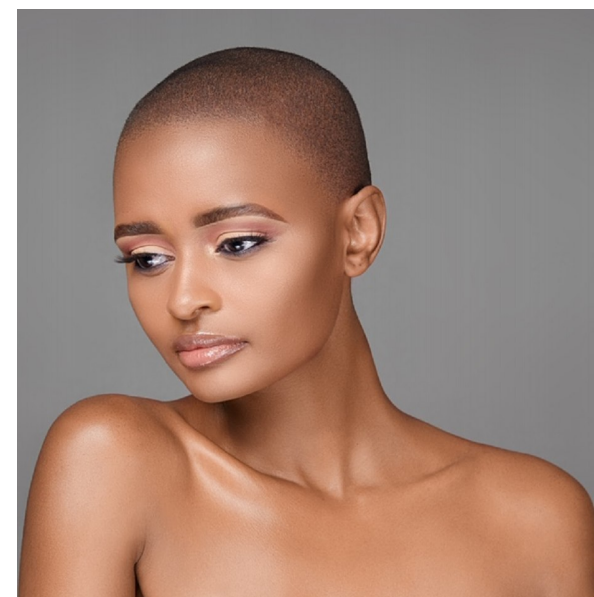

VANESSA B

Height 169cm/5'6.5" Bust 81cm/32" A Waist 64cm/25" Hips 84cm/33"
Shoe 7 US Hair Black Eyes Black

16A Shipston Lane, Victoria, 2192, Norwood, Johannesburg
+27 11 728 8769 | bookings@alushi.co.za