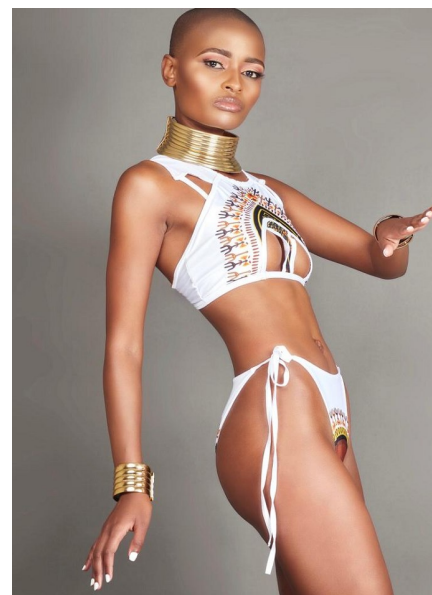

VANESSA B

Height 169cm/5'6.5" Bust 81cm/32" A Waist 64cm/25" Hips 84cm/33"
Shoe 7 US Hair Black Eyes Black

16A Shipston Lane, Victoria, 2192, Norwood, Johannesburg
+27 11 728 8769 | bookings@alushi.co.za