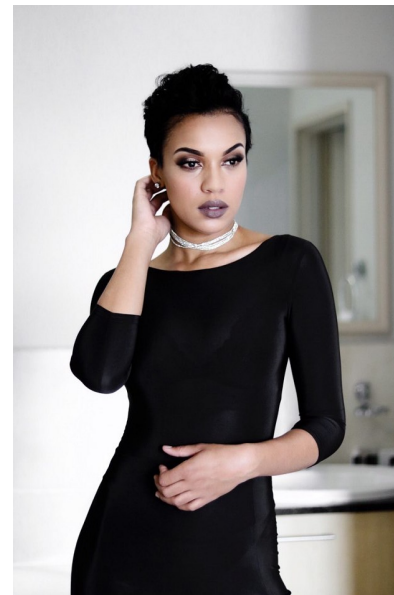

ROSANNA

Height 177cm/5'9.5" Bust 81cm/32" B Waist 69cm/27" Hips 88cm/34.5"
Dress 6 US Shoe 10 US Hair Black Eyes Black

ALUSHI
MODELS

16A Shipston Lane, Victoria, 2192, Norwood, Johannesburg
+27 11 728 8769 | bookings@alushi.co.za